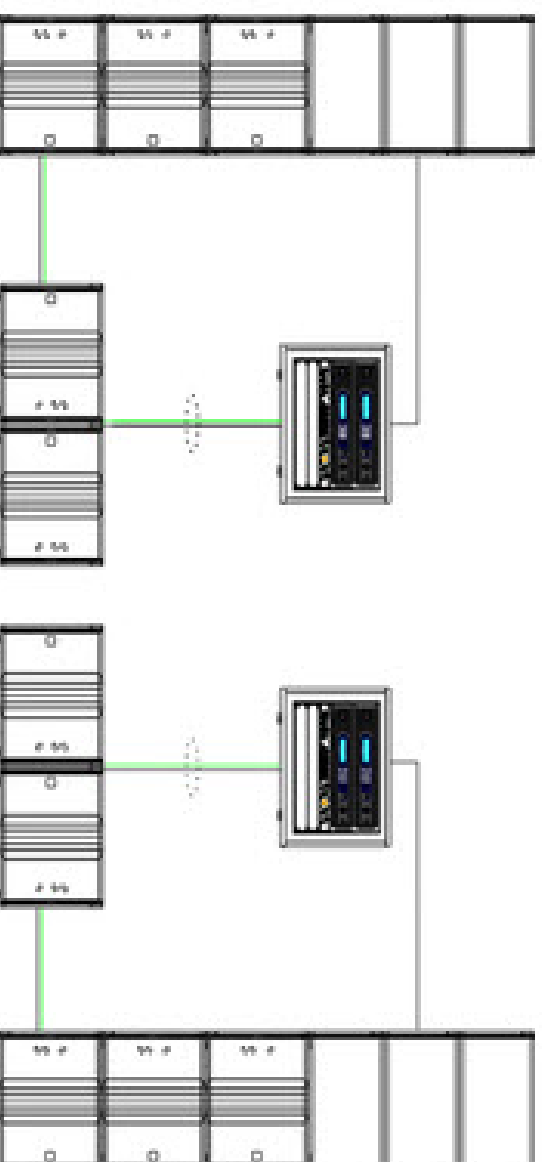

AIRRAY X 6 + SCV-F X 10

SYSTEM COMPONENTS:

- 8x AIRRAY
- 10x SCV-F
- 2x LINUS RACK20
- 1x LINET Master

ACCESSORIES:

- 2x AGA AIRRAY/SCV-F
groundstack adapter
- 2x DOT-AR-4 Dolly
- 2x DOT-SCV-3 Dolly
- 2x C0 SCV-F-3 Cover
- 4x D0L-SCV-F Dolly
- 4x C0-SCV-F-1 Cover
- 2x DOT RC Dolly

CABLES:

- 2x CAL4SP-10
- 8x CAL4SP-1,5
- 2x CAHSCP-10

AIRRAY X 24 + SCP X 8 + SC2-F X 8

SYSTEM COMPONENTS:

24x AIRRAY
8x SCP
8x SC2-F
4x LINEB RACK40
1x LINET Master

ACCESSORIES:

4x FR-AR Frame
Incl 4x EXBAR-AR
Incl 4x ADS
Incl 8x SH-VR
6x DOT-AR-4 Dolly
6x CO-AR-4 Cover
4x DOT-SCP Dolly
4x CO-SCP-2 Cover
8x DOL-SCV-F Dolly
8x CO-SCV-F Cover
4x DOT-RC Dolly

CABLES:

2x CAL168PY-25
4x CAHSCP-10
4x CAHSCP-20

AIRAY X 36 + SC8 X 24 + SC2-F X 16

SYSTEM COMPONENTS:

- 88x AIRAY
- 24x SC8
- 16x SC2-F
- 8x LINUS RACK40
- 1x LINET Master

ACCESSORIES:

- 4x RRAR Frame
- 101 4x EXBARAR
- 101 4x ADS
- 101 8x SHYR
- 8x DOT AIR4 Doly
- 8x COAR4 Cover
- 12x DOT-SC8 Doly
- 12x CO-SC8-2 Cover
- 16x DOL-SCV-F Doly
- 16x CO-SCV-F Cover
- 8x DOT-FC Doly