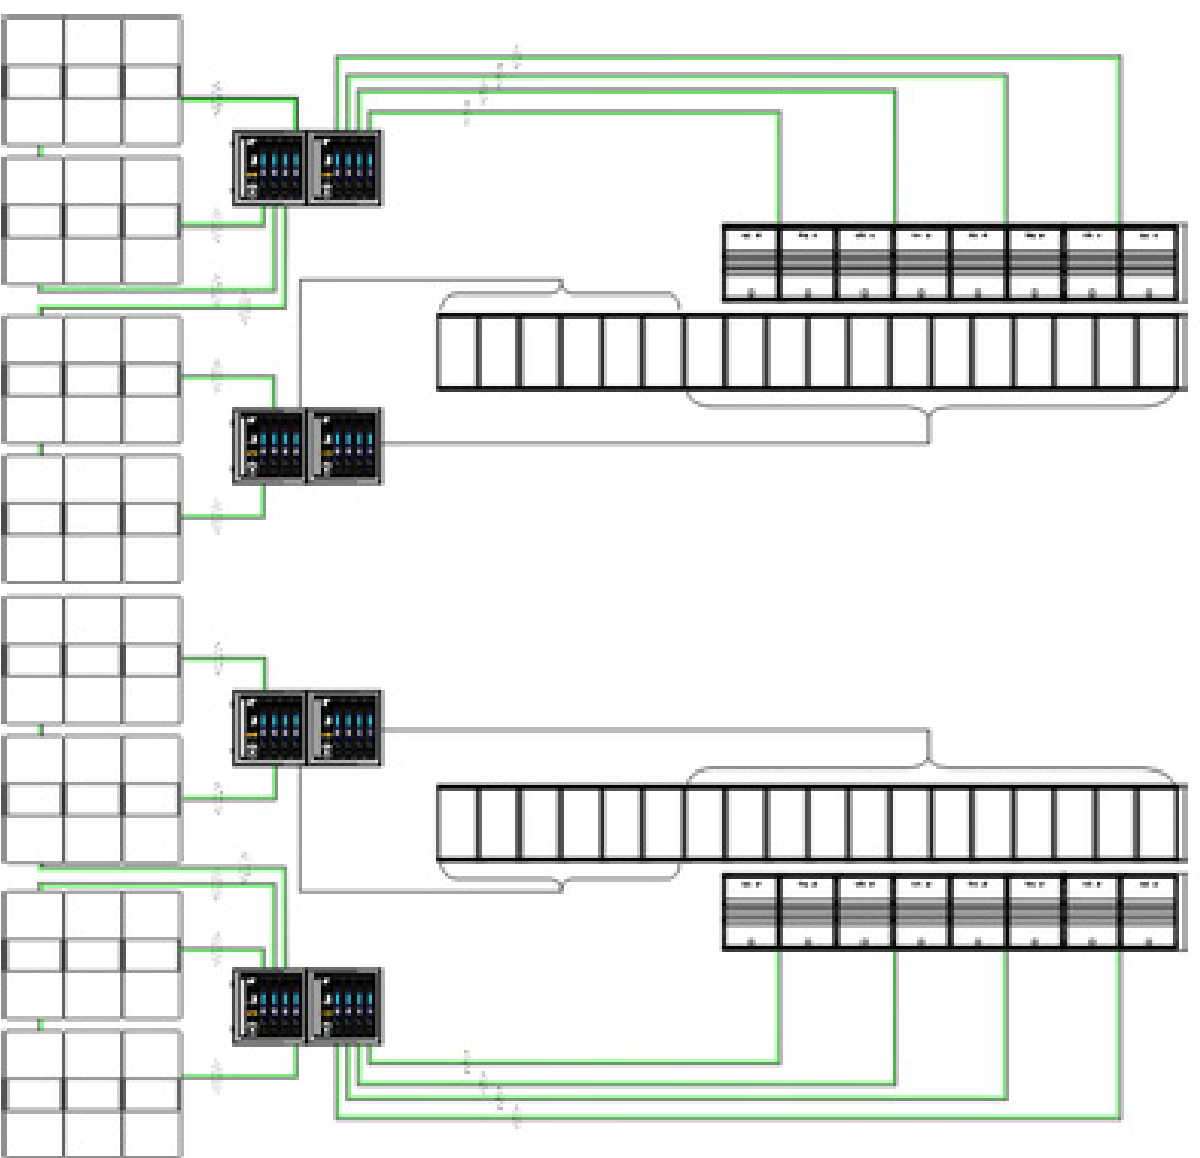

CABLES:

- 2x CAL4SP-10
- 8x CAL4SP-1,5
- 2x CAHSCP-10

AIRRAY X 24 + SCP X 8 + SC2-F X 8

SYSTEM COMPONENTS:

24x AIRRAY
8x SCP
8x SC2-F
4x LINEB RACK40
1x LINET Master

ACCESSORIES:

4x FR-AR Frame
Incl 4x EXBAR-AR
Incl 4x ADS
Incl 8x SH-VR
6x DOT-AR-4 Dolly
6x CO-AR-4 Cover
4x DOT-SCP Dolly
4x CO-SCP-2 Cover
8x DOL-SCV-F Dolly
8x CO-SCV-F Cover
4x DOT-RC Dolly

CABLES:

2x CAL168PY-25
4x CAHSCP-10
4x CAHSCP-20

AIRAY X 36 + SC8 X 24 + SC2-F X 16

SYSTEM COMPONENTS:

- 88x AIRAY
- 24x SC8
- 16x SC2-F
- 8x LINUS RACK40
- 1x LINET Master

ACCESSORIES:

- 4x RRAR Frame
- 101 4x EXBARAR
- 101 4x ADS
- 101 8x SHYR
- 8x DOT AIR4 Doly
- 8x COAR4 Cover
- 12x DOT-SC8 Doly
- 12x CO-SC8-2 Cover
- 16x DOL-SCV-F Doly
- 16x CO-SCV-F Cover
- 8x DOT-FC Doly

CABLES:

- 2x CAL188P-25
- 2x CAL188P-25
- 8x CAH8CP-20
- 12x CAH8C-20
- 12x CAL48P-1,5

GROUND STACK SOLUTIONS

AIRAY X 6 + SCV X 8 + SC2-F X 4

SYSTEM COMPONENTS:

- 6X AIRAY
- 4X SC2-F
- 8X SCV-F
- 3X LINIUS RACK20
- 1X LINET Meter

ACCESSORIES:

- 2X AQUA AIRAY/SCV-F
groundstack adapter
- 2X DOT-ARR-4 Only
- 4X DOT-SCV Only
- 4X GO SCV-F-3 Cover
- 2X DOT RC Only

CABLES:

- 2X CALASFP-20
- 4X CALASFP-1,5
- 4X CAHBCP-10

AIRRAY X 12 + SCP X 4 + SC2-F X 4