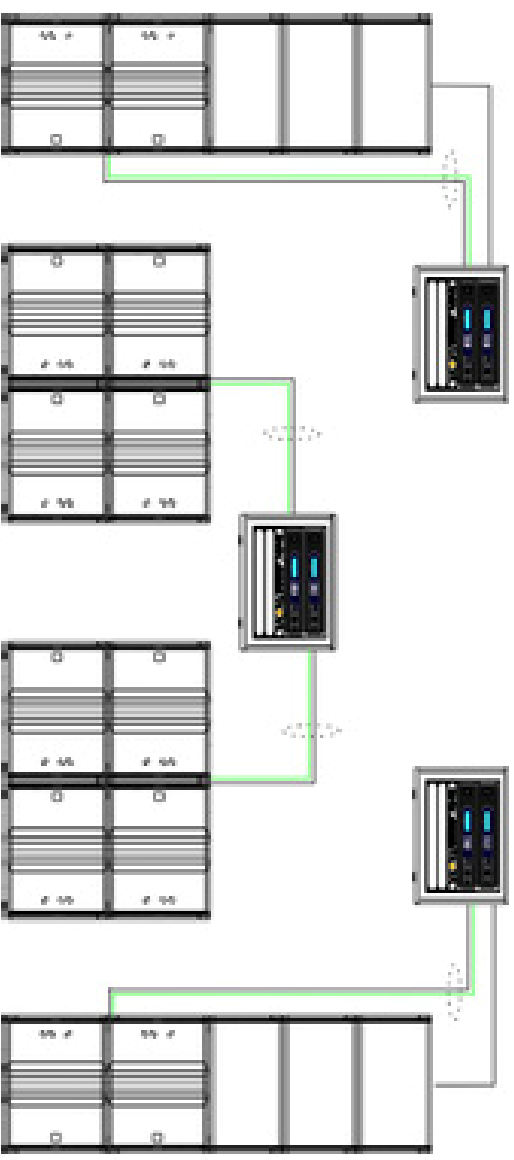

CABLES:

2x CAL168PY-25
4x CAHSCP-10
4x CAHSCP-20

AIRAY X 36 + SC8 X 24 + SC2-F X 16

SYSTEM COMPONENTS:

- 88x AIRAY
- 24x SC8
- 16x SC2-F
- 8x LINUS RACK40
- 1x LINET Master

ACCESSORIES:

- 4x RRAR Frame
- 101 4x EXBARAR
- 101 4x ADS
- 101 8x SHYR
- 8x DOT AIR4 Doly
- 8x COAR4 Cover
- 12x DOT-SC8 Doly
- 12x CO-SC8-2 Cover
- 16x DOL-SCV-F Doly
- 16x CO-SCV-F Cover
- 8x DOT-FC Doly

CABLES:

- 2x CAL188P-25
- 2x CAL188P-25
- 8x CAH8CP-20
- 12x CAH8C-20
- 12x CAL48P-1,5

GROUND STACK SOLUTIONS

AIRAY X 6 + SCV X 8 + SC2-F X 4

SYSTEM COMPONENTS:

- 6X AIRAY
- 4X SC2-F
- 8X SCV-F
- 3X LINIUS RACK20
- 1X LINET Meter

ACCESSORIES:

- 2X AQUA AIRAY/SCV-F
groundstack adapter
- 2X DOT-ARR-4 Only
- 4X DOT-SCV Only
- 4X GO SCV-F-3 Cover
- 2X DOT RC Only

CABLES:

- 2X CALASFP-20
- 4X CALASFP-1,5
- 4X CAHBCP-10

AIRRAY X 12 + SCP X 4 + SC2-F X 4

SYSTEM COMPONENTS:

12x AIRRAY
4x SCP
4x SC2-F
2x LINBUS RACK40
1x LINET Master

ACCESSORIES:

2x RR-AR Frame
incl. 2x EBAR-AR
incl. 2x ADS
incl. 4x SH-VR
2x ARLINK
3x DOT-AR-4 Dolly
3x GO-AR-4 Cover
2x DOT-SCP Dolly
2x GO-SCP-2 Cover
4x DOL-SCV-F Dolly
4x GO-SCV-F Cover
2x DOT-FRG Dolly