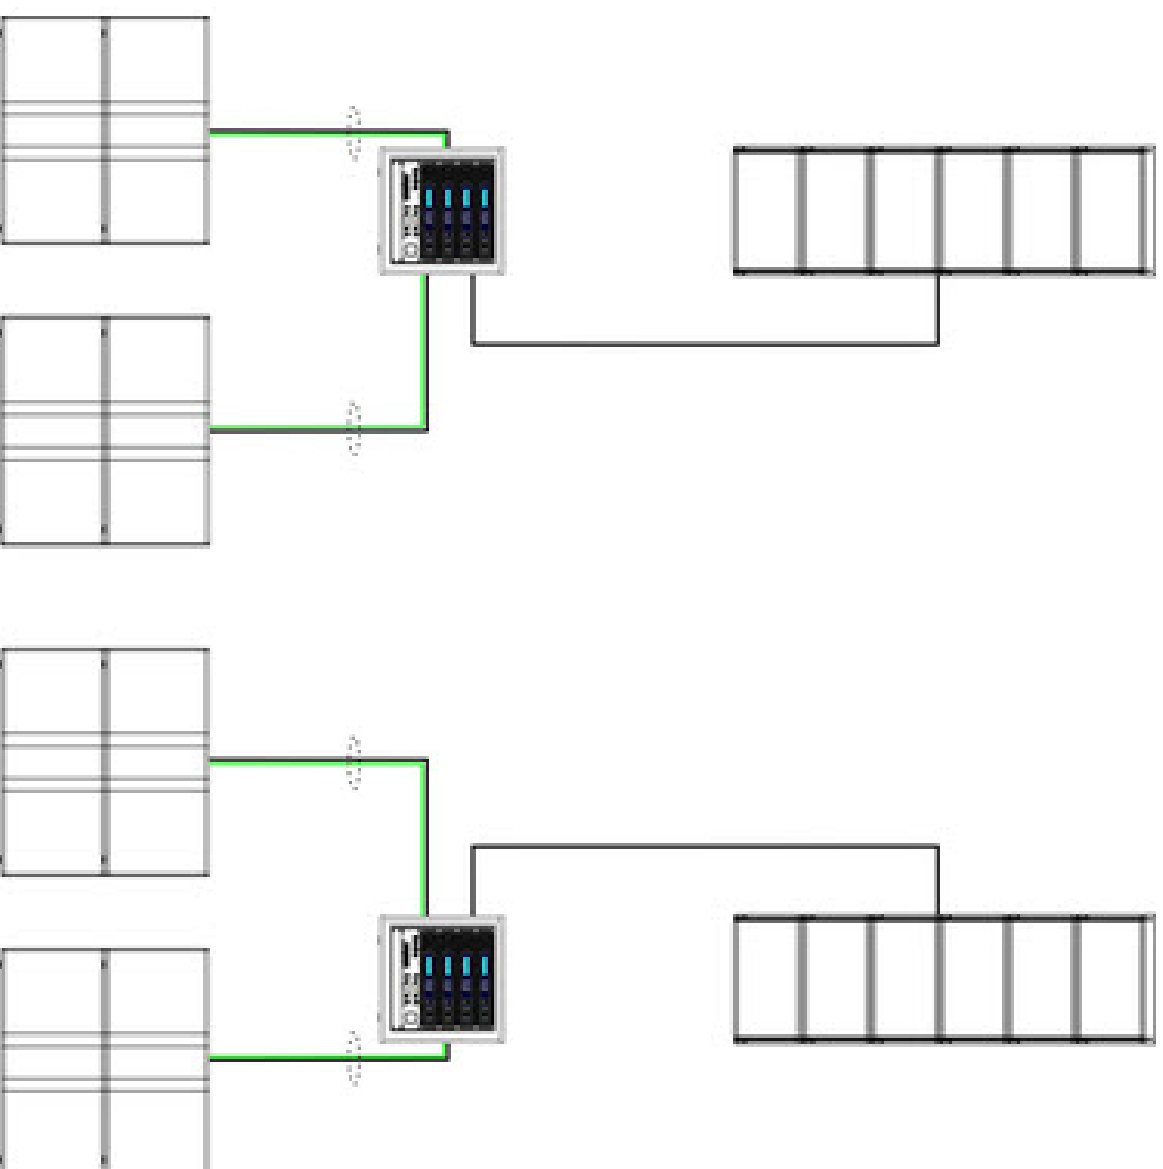

AIRRAY X 12 + SCP X 8

SYSTEM COMPONENTS:

- 12x AIRRAY
- 8x SCP
- 2x LINUS RACK40
- 1x LINET Master

ACCESSORIES:

- 2x FR AR Frame
- incl. 2x EXBAR-AR
- incl. 2x ADS
- incl. 4x SH-V/R
- 3x DOT AR-4 Dolly
- 3x C0-AR-4 Cover
- 4x DOT SCP Dolly
- 4x C0-SCP-2 Cover
- 2x DOT-RC Dolly

CABLES:

- 2x CAL8SPY-25
- 4x CAHSCP-10