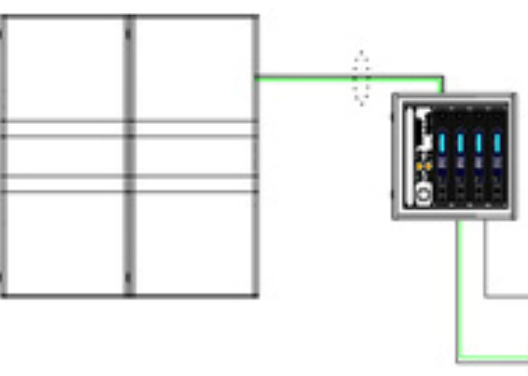

AIRRAY X 12 + SCP X 4 + SC2-F X 4

SYSTEM COMPONENTS:

12x AIRRAY
4x SCP
4x SC2-F
2x LINBUS RACK40
1x LINET Master

ACCESSORIES:

2x RR-AR Frame
incl. 2x EBAR-AR
incl. 2x ADS
incl. 4x SH-VR
2x ARLINK
3x DOT-AR-4 Dolly
3x GO-AR-4 Cover
2x DOT-SCP Dolly
2x GO-SCP-2 Cover
4x DOL-SCV-F Dolly
4x GO-SCV-F Cover
2x DOT-FRG Dolly

CABLES:

2x CAL88PY-25
2x CAHSQP-10
2x CAHSQP-20