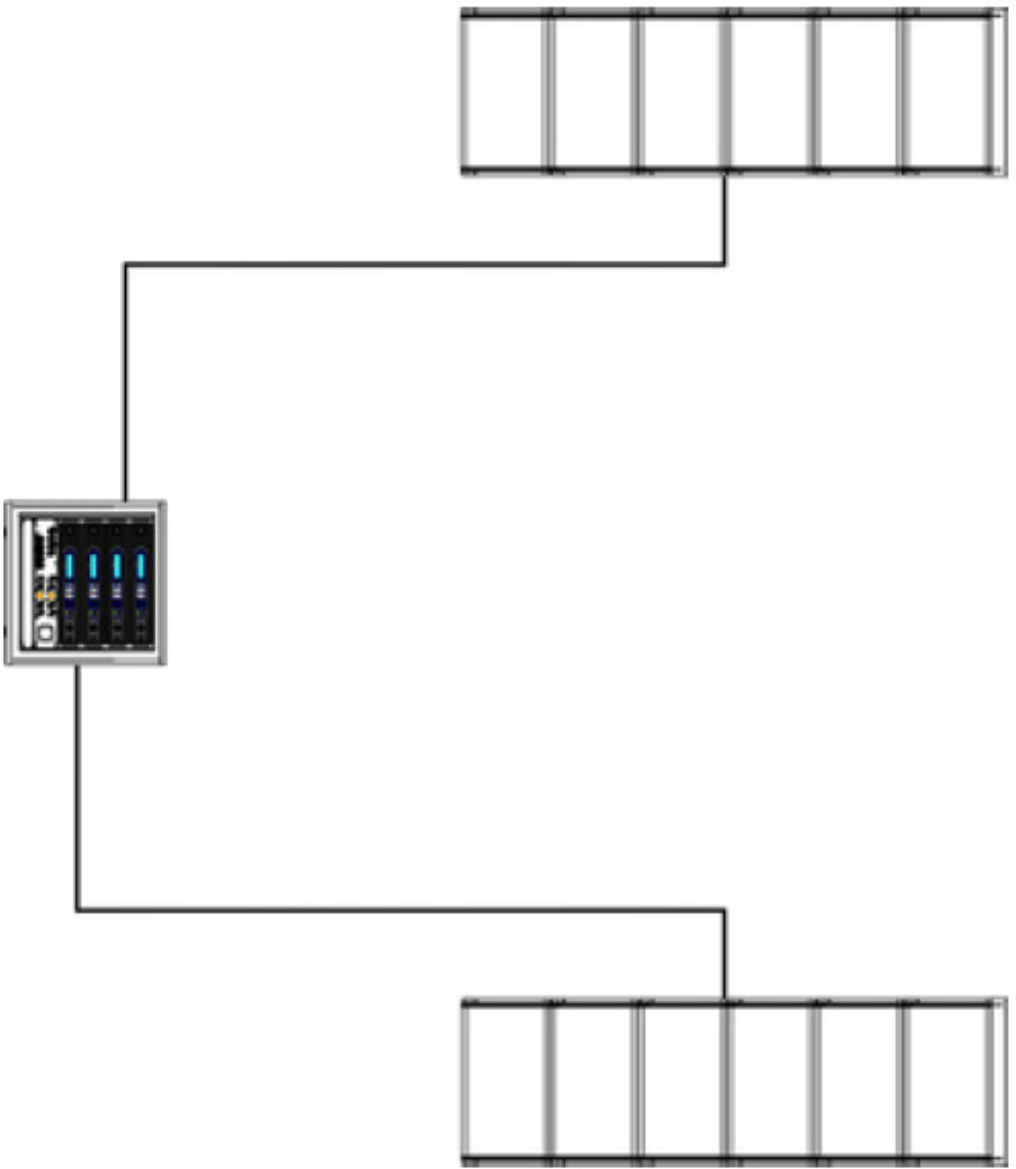

AIRRAY X 12

SYSTEM COMPONENTS:

- 12x AIRAY
- 1x LINUS RACK40
- 1x LINET Master

ACCESSORIES:

- 2x FR AR Frame
- incl. 2x EXBAR-AR
- incl. 2x ADS
- incl. 4x SH-VR
- 3x DOT AR-4 Dolly
- 3x CO-AR-4 Cover
- 2x DOT-RC Dolly

CABLES:

- 2x CAL8SPY-25