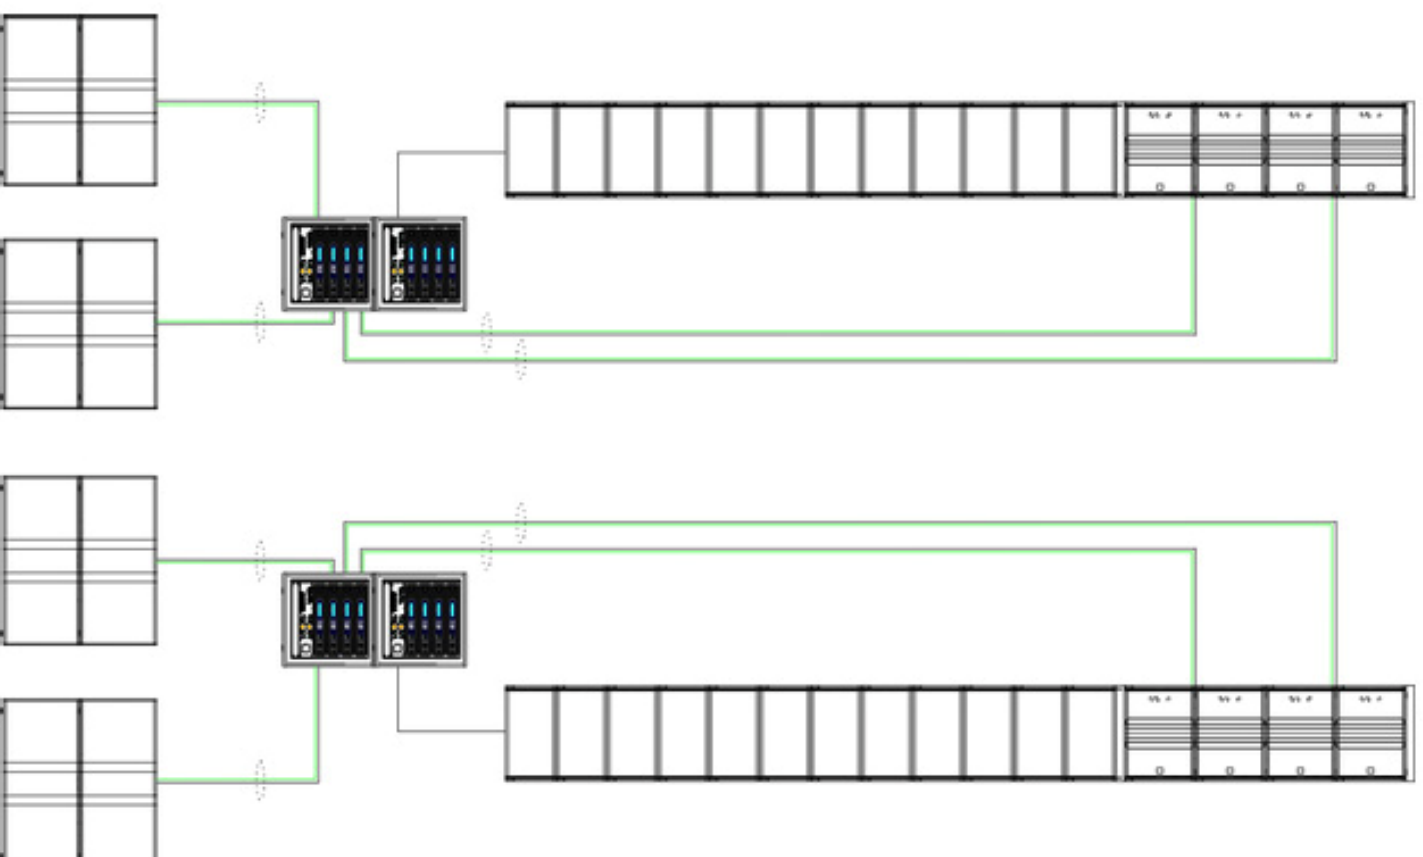

AIRRAY X 6 + SCV-F X 10

SYSTEM COMPONENTS:

- 8x AIRRAY
- 10x SCV-F
- 2x LINUS RACK20
- 1x LINET Master

ACCESSORIES:

- 2x AGA AIRRAY/SCV-F
groundstack adapter
- 2x DOT-AR-4 Dolly
- 2x DOT-SCV-3 Dolly
- 2x C0 SCV-F-3 Cover
- 4x D0L-SCV-F Dolly
- 4x C0-SCV-F-1 Cover
- 2x DOT RC Dolly

CABLES:

- 2x CAL4SP-10
- 8x CAL4SP-1,5
- 2x CAHSCP-10

AIRRAY X 24 + SCP X 8 + SC2-F X 8

SYSTEM COMPONENTS:

24x AIRRAY
8x SCP
8x SC2-F
4x LINEB RACK40
1x LINET Master

ACCESSORIES:

4x FR-AR Frame
Incl 4x EXBAR-AR
Incl 4x ADS
Incl 8x SH-VR
6x DOT-AR-4 Dolly
6x CO-AR-4 Cover
4x DOT-SCP Dolly
4x CO-SCP-2 Cover
8x DOL-SCV-F Dolly
8x CO-SCV-F Cover
4x DOT-RC Dolly

CABLES:

2x CAL168PY-25
4x CAHSCP-10
4x CAHSCP-20

AIRAY X 36 + SC8 X 24 + SC2-F X 16

SYSTEM COMPONENTS:

- 88x AIRAY
- 24x SC8
- 16x SC2-F
- 8x LINUS RACK40
- 1x LINET Master

ACCESSORIES:

- 4x RRAR Frame
- 101 4x EXBARAR
- 101 4x ADS
- 101 8x SHYR
- 8x DOT AIR4 Doly
- 8x COAR4 Cover
- 12x DOT-SC8 Doly
- 12x CO-SC8-2 Cover
- 16x DOL-SCV-F Doly
- 16x CO-SCV-F Cover
- 8x DOT-FC Doly