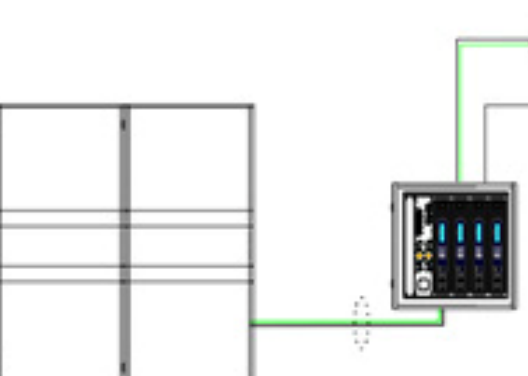

AIRRAY X 12 + SCP X 4 + SC2-F X 4

SYSTEM COMPONENTS:

12x AIRRAY
4x SCP
4x SC2-F
2x LINBUS RACK40
1x LINET Master

ACCESSORIES:

2x RR-AR Frame
incl. 2x EBAR-AR
incl. 2x ADS
incl. 4x SH-VR
2x ARLINK
3x DOT-AR-4 Dolly
3x GO-AR-4 Cover
2x DOT-SCP Dolly
2x GO-SCP-2 Cover
4x DOL-SCV-F Dolly
4x GO-SCV-F Cover
2x DOT-FRG Dolly

CABLES:

2x CAL88PY-25
2x CAHSQP-10
2x CAHSQP-20